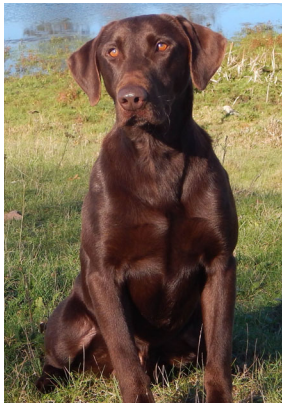

Birddog's Way-Da-Go Yogi SH MH

Callname: Yogi
Gender: Male
Color: CHOC
coat Genotype: Chocolate - No
Hidden colors - EEbb
Whelp Date: 9/25/2014
Date of Death: 0/0/0
Owner: Gina Glidden
Website: www.birddoglabs.com

OFA Hips: LR-223086G24M-VPI (Good)
Eye CERF/CAER: LR-EYE8529/22M-VPI (Normal)
OFA Elbow: LR-EL74834M24-VPI (Normal)
CNM: LR-CNM1006/7M-VPI (Clear)
EIC: LR-EIC3134/7M-VPI (Clear)
AKC reg: SR85155203
PRA: LR-PRA1345/22M-PI (Clear)
OSD: LR-RDY324/7M-VPI (Clear)
Cardiac: LR-CA9447/22M/P-VPI (Normal)
Thyroid: LR-TH821/22M-VPI (Normal)

Pedigree:

	FC AFC River Oaks Way-Da-Go Rocky (BLK)	FC AFC Canis Major's River Bear (BLK) Timberlane Samantha (BLK)
FC Nan-Dool Elwood Blues (CHOC)	FC AFC Echos Triple RuffN Ready (BLK)	FC AFC Volwood's Ruff And Reddy (BLK) Haverhill's Archer's Red Echo (CHOC)
Birddog's Way-Da-Go Yogi SH MH	FC AFC Way-Da -Go Call Of The Wild (CHOC)	FC AFC Cuda's Blue Ryder MH (CHOC) Way-Da-Go Answered Prayer (BLK)
Rebel Ridge Jamaican Me Crazy MH (CHOC)	FC AFC Rebel Ridge's Devils Luck MH (CHOC)	FC Running With The Devil (BLK) Mullica River's Royal Top Gallant (BLK)

Provided to you by Hunting Lab Pedigree